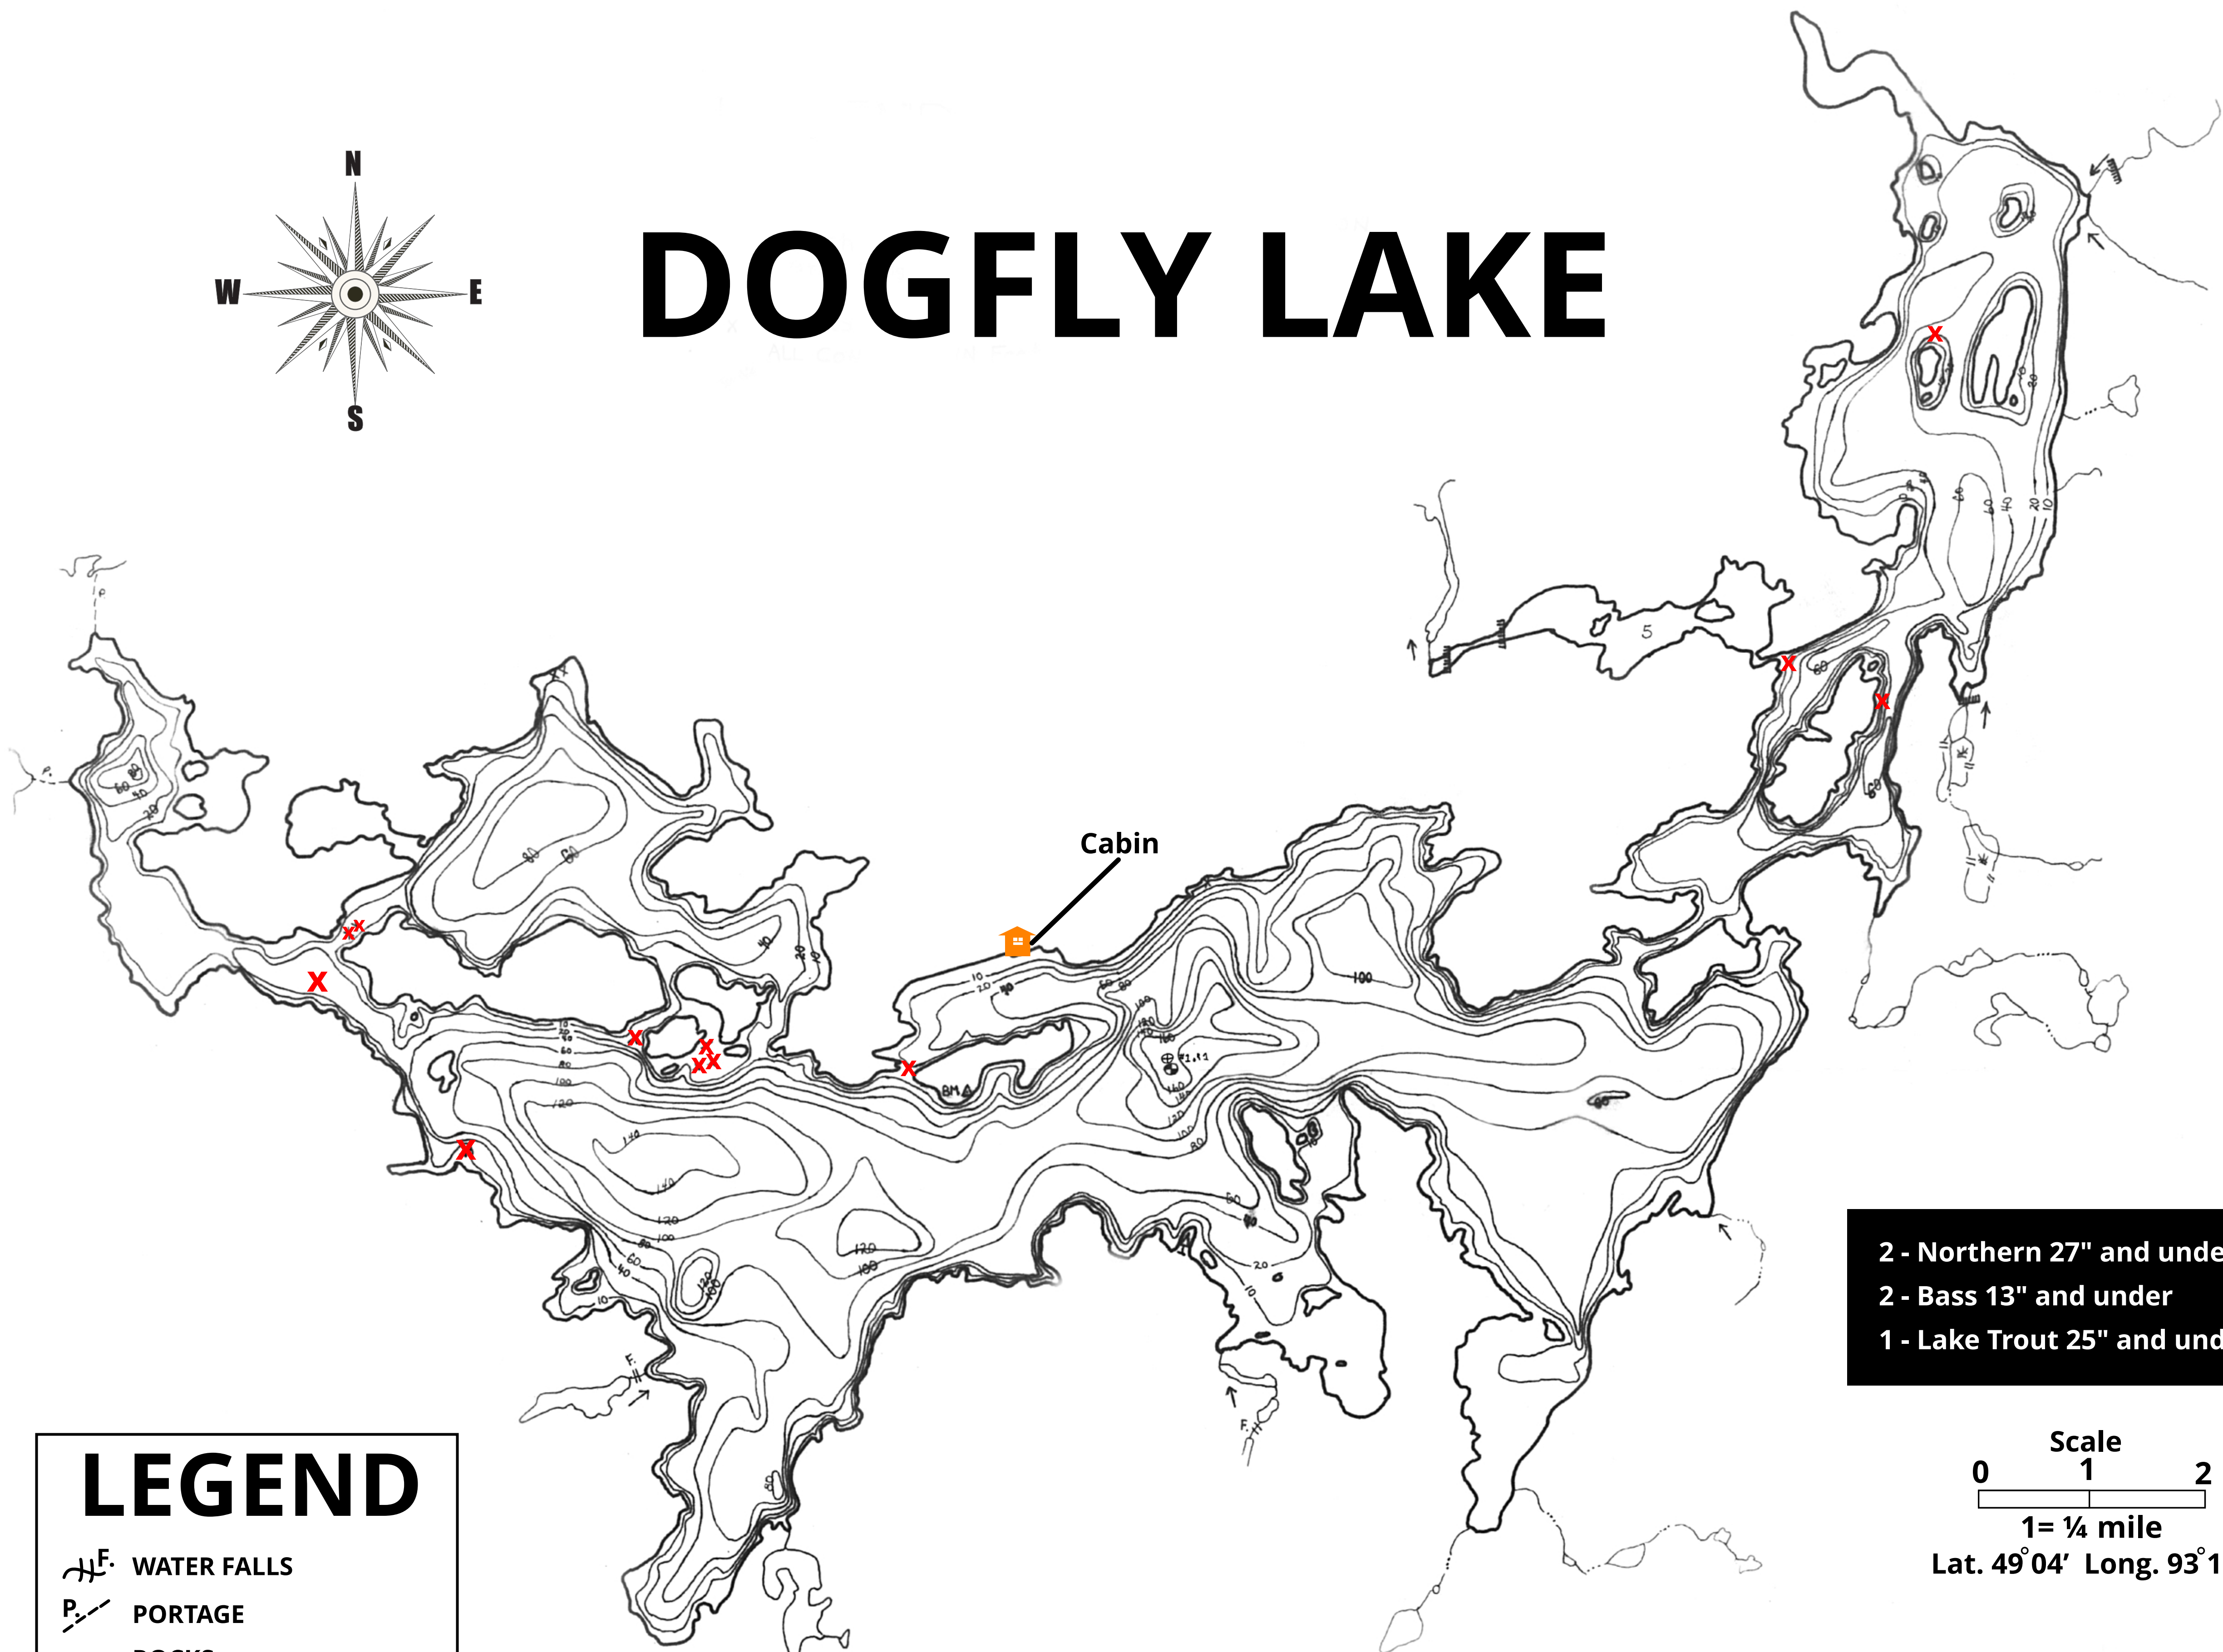

DOGFLY LAKE

2 - Northern 27" and under
2 - Bass 13" and under
1 - Lake Trout 25" and under

LEGEND

- WATER FALLS
- PORTAGE
- ROCKS
- MARSHES
- BEAVER DAMS

* All Contours In Feet

Scale
0 1 2
1 = 1/4 mile
Lat. 49° 04' Long. 93° 10'

GATEWAY NORTH OUTFITTERS

PROFESSIONAL HUNTING AND FISHING OUTFITTERS