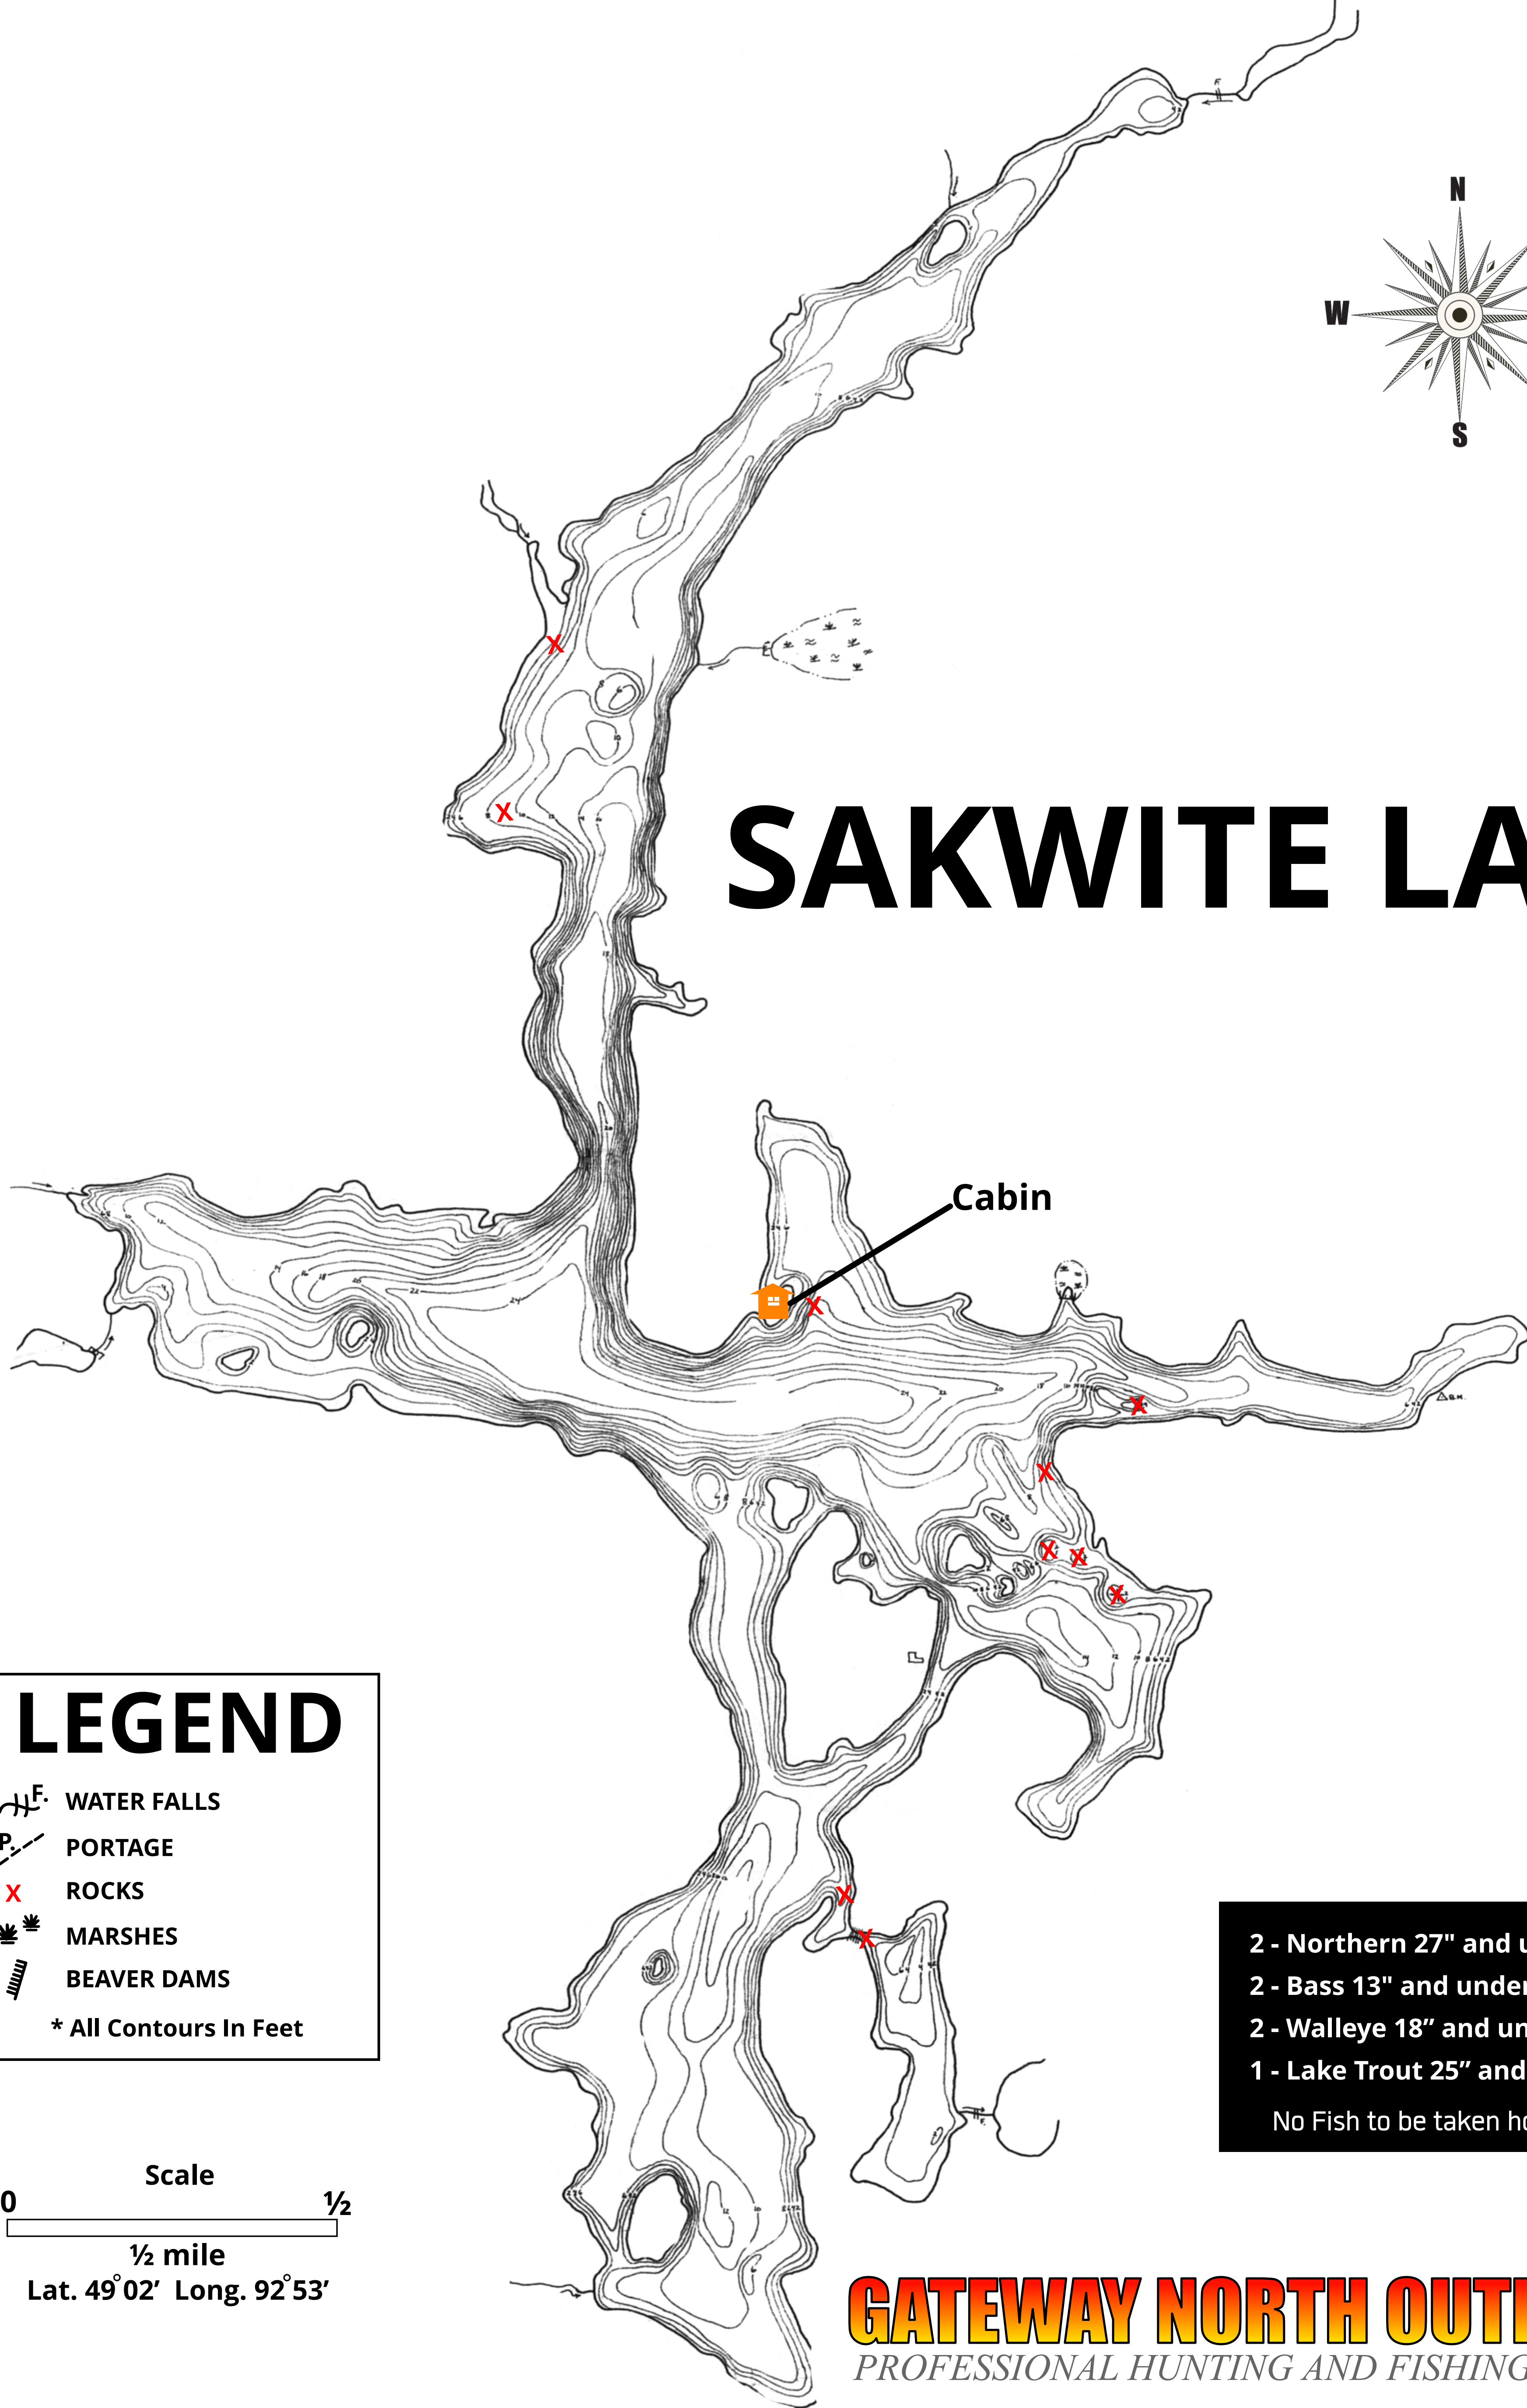

SAKWITE LAKE

LEGEND

- WATER FALLS
- PORTAGE
- ROCKS
- MARSHES
- BEAVER DAMS

* All Contours In Feet

2 - Northern 27" and under
2 - Bass 13" and under
2 - Walleye 18" and under
1 - Lake Trout 25" and under
No Fish to be taken home

Scale
0 1/2
1/2 mile
Lat. 49°02' Long. 92°53'

GATEWAY NORTH OUTFITTERS
PROFESSIONAL HUNTING AND FISHING OUTFITTERS