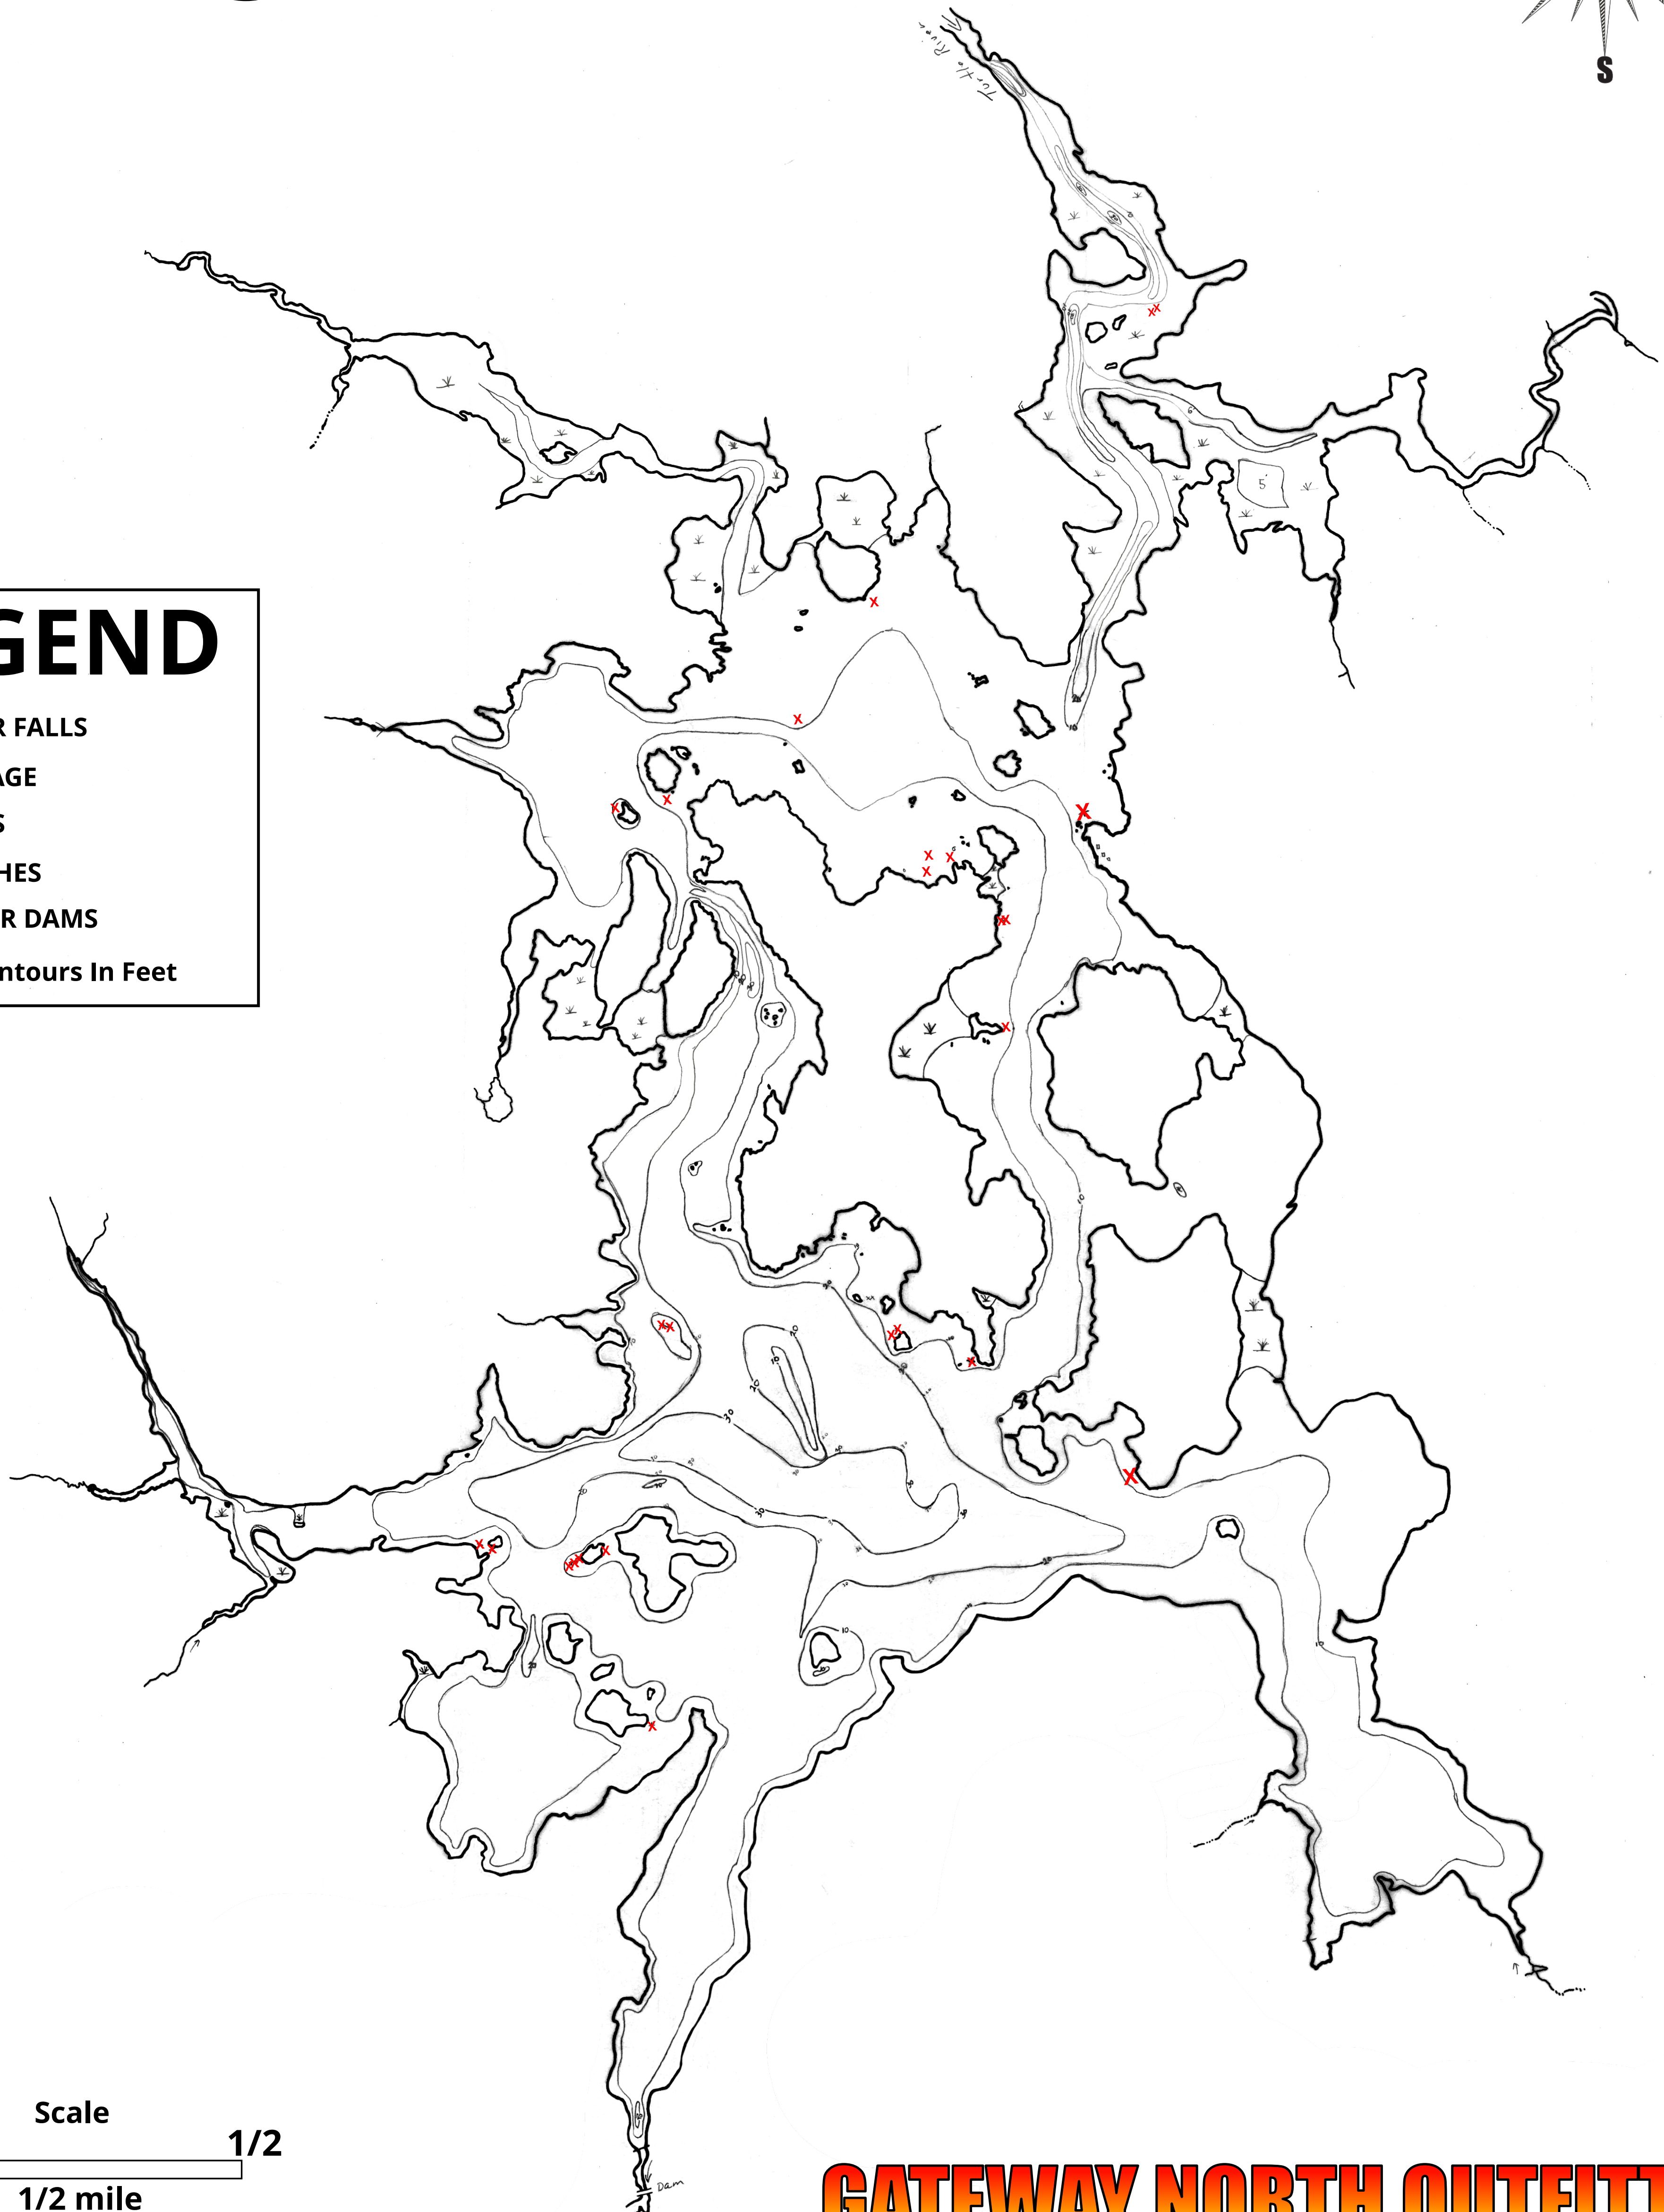

ELTRUT LAKE

LEGEND

-  F. WATER FALLS
-  P. PORTAGE
-  ROCKS
-  MARSHES
-  BEAVER DAMS

* All Contours In Feet

0 Scale 1/2

1/2 mile
Lat. 49° 20' Long. 93° 12'

GATEWAY NORTH OUTFITTERS
PROFESSIONAL HUNTING AND FISHING OUTFITTERS