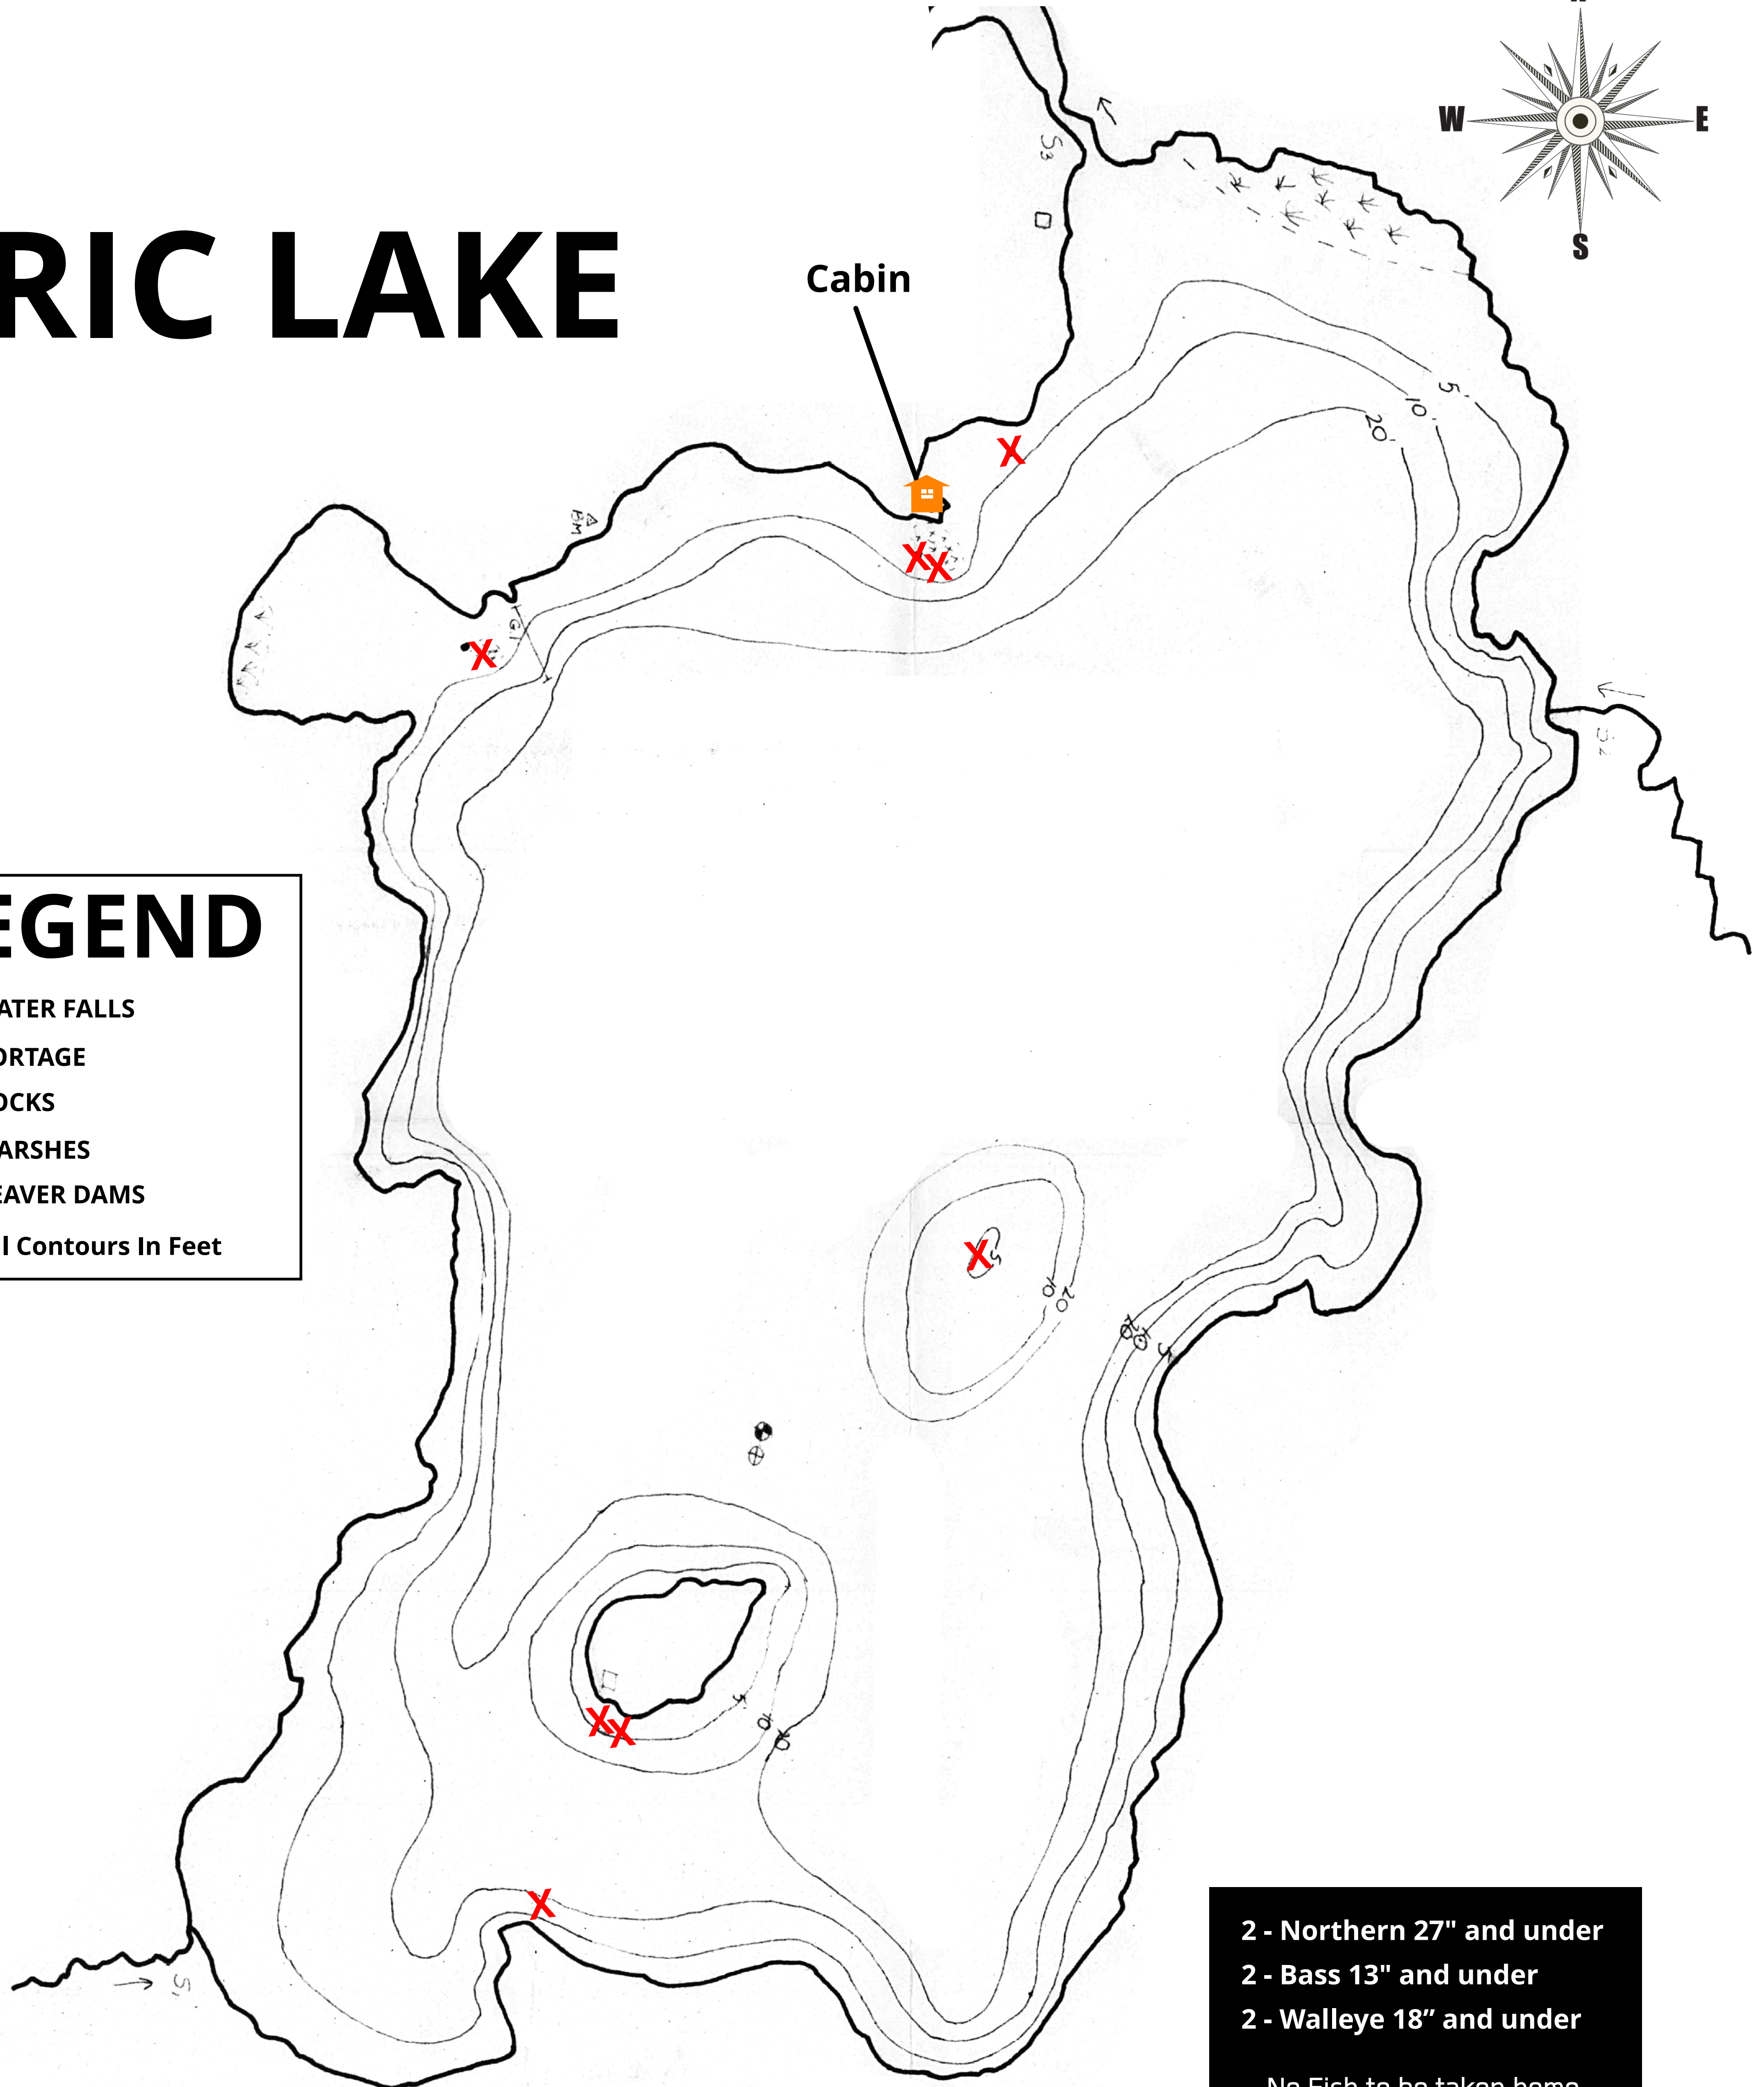

# ERIC LAKE

Cabin

## LEGEND

- F. WATER FALLS
- P. PORTAGE
- ROCKS
- MARSHES
- BEAVER DAMS

\* All Contours In Feet

2 - Northern 27" and under  
2 - Bass 13" and under  
2 - Walleye 18" and under  
No Fish to be taken home

0 Scale 1/2  
1/2 mile  
Lat. 49°20' Long. 93°12'