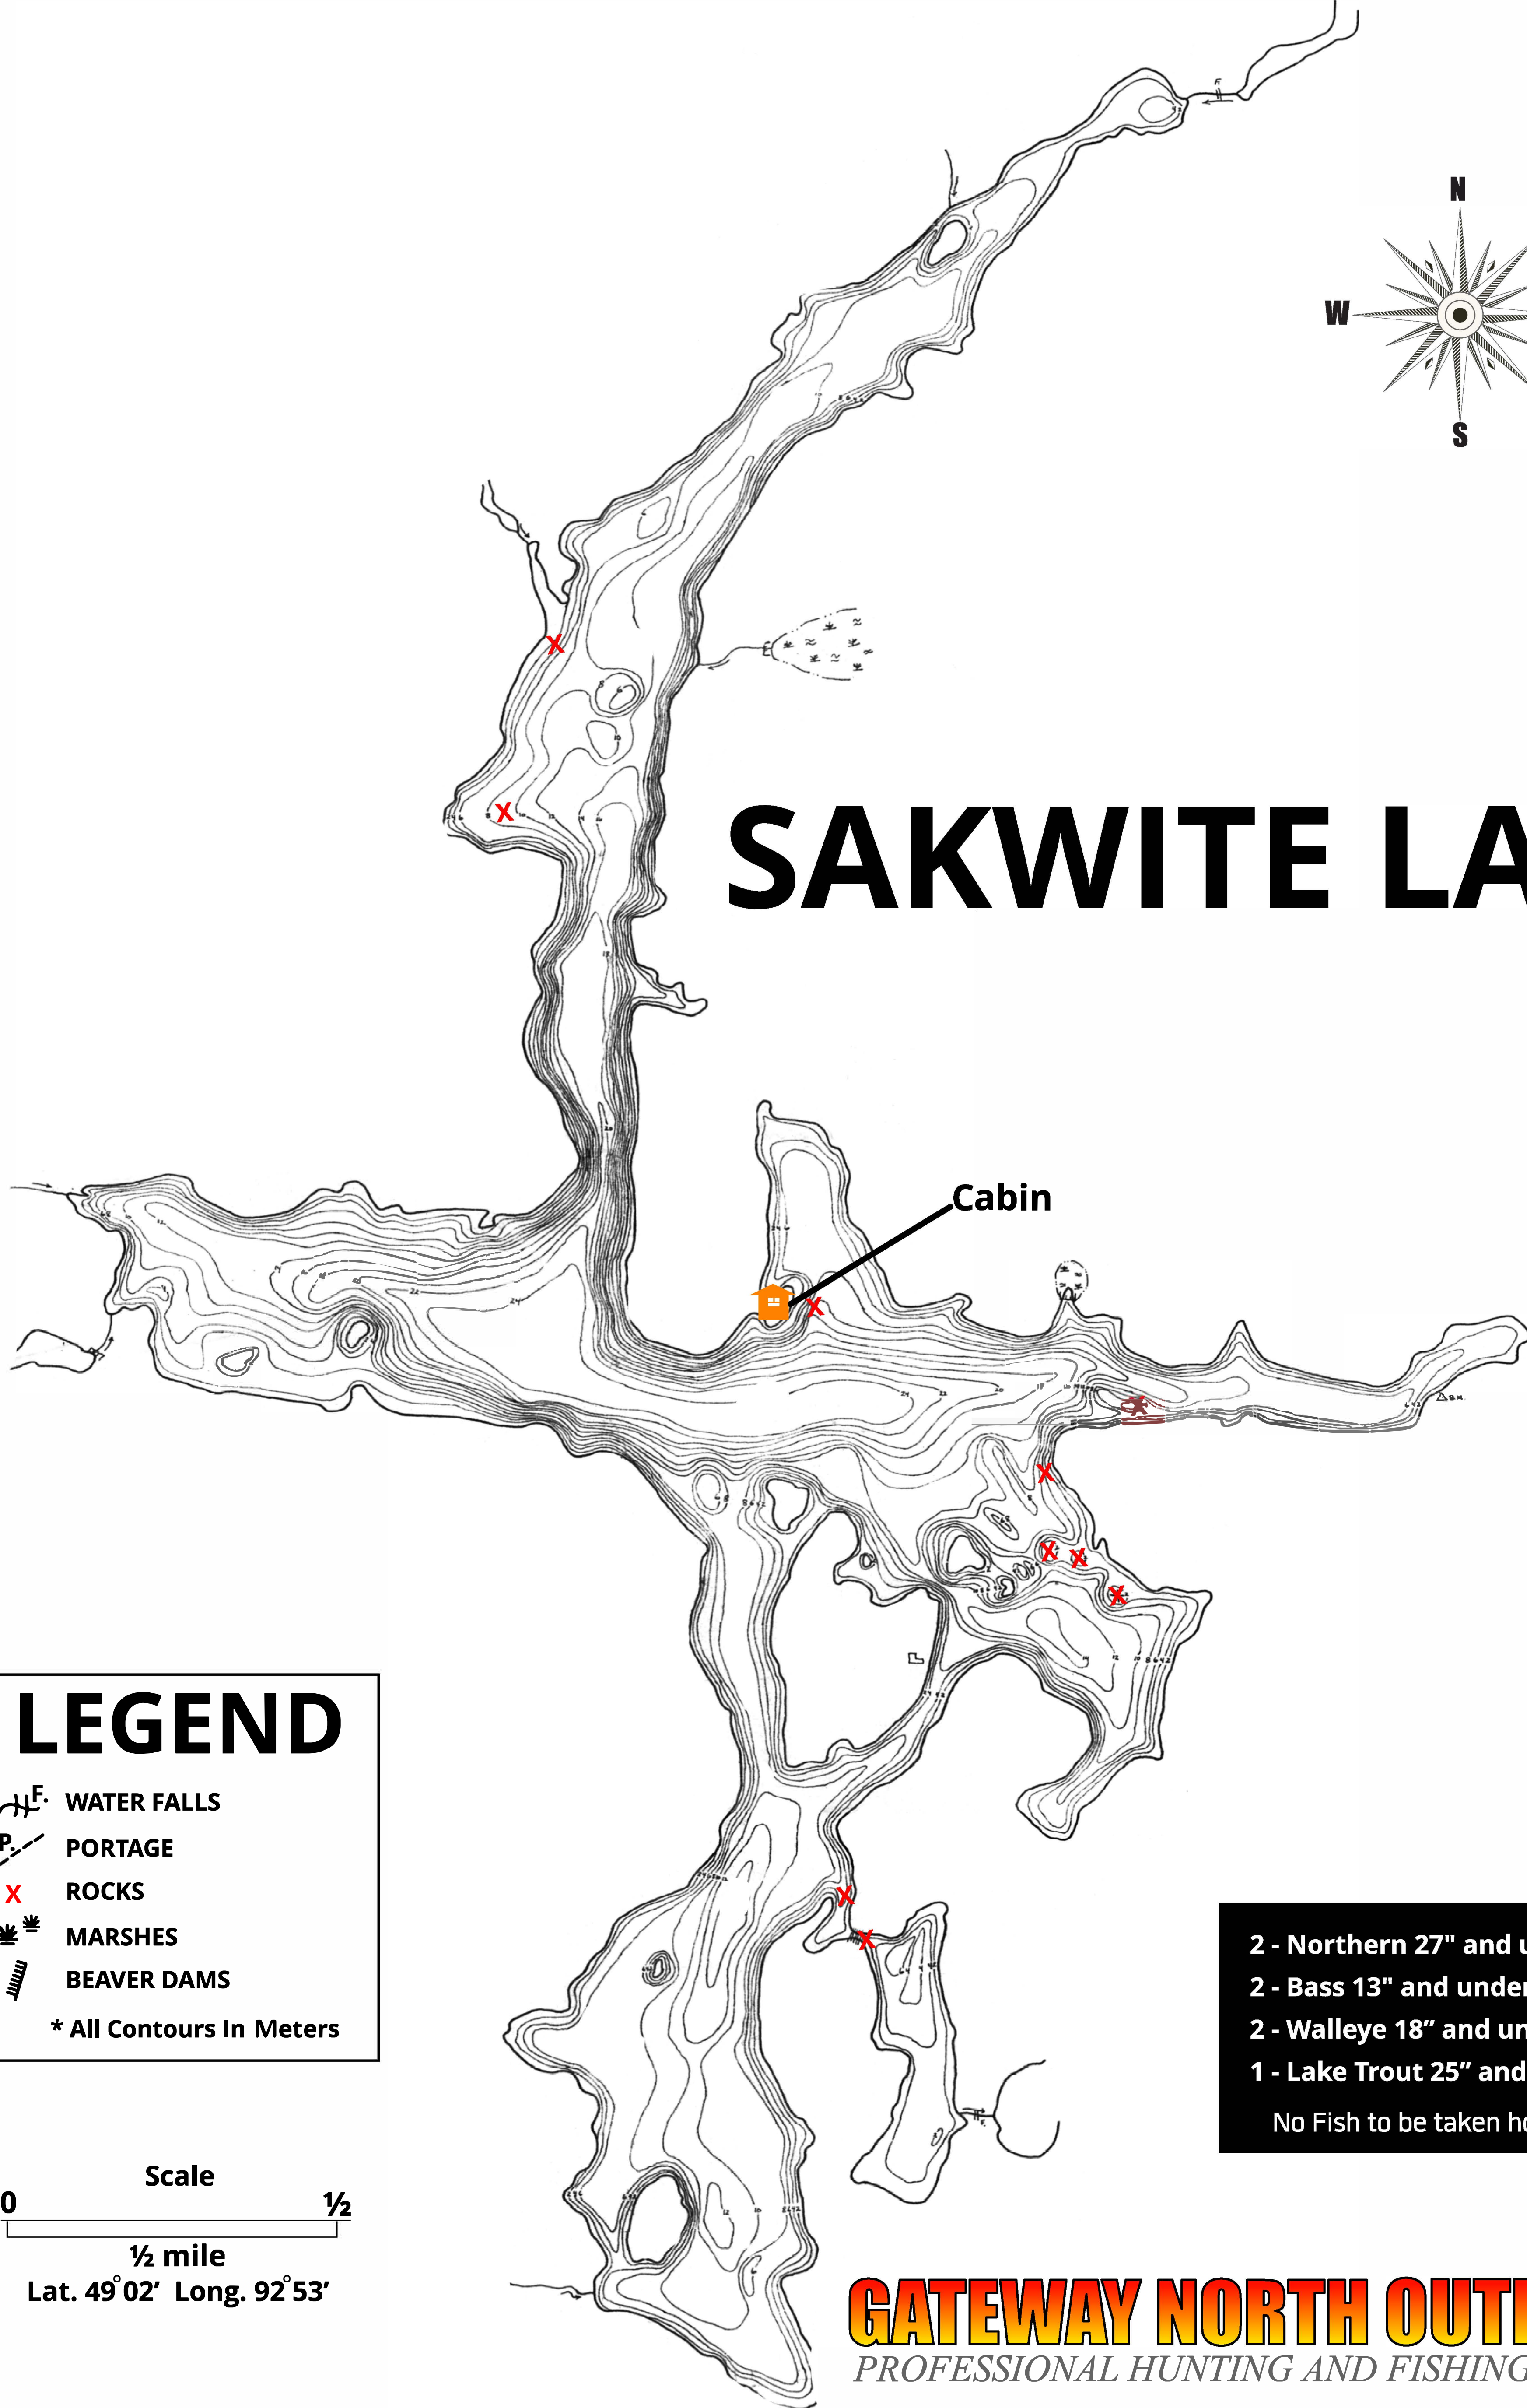

SAKWITE LAKE

LEGEND

-  WATER FALLS
 -  PORTAGE
 -  ROCKS
 -  MARSHES
 -  BEAVER DAMS
- * All Contours In Meters

2 - Northern 27" and under
2 - Bass 13" and under
2 - Walleye 18" and under
1 - Lake Trout 25" and under
No Fish to be taken home

Scale
0 1/2
1/2 mile
Lat. 49°02' Long. 92°53'

GATEWAY NORTH OUTFITTERS
PROFESSIONAL HUNTING AND FISHING OUTFITTERS